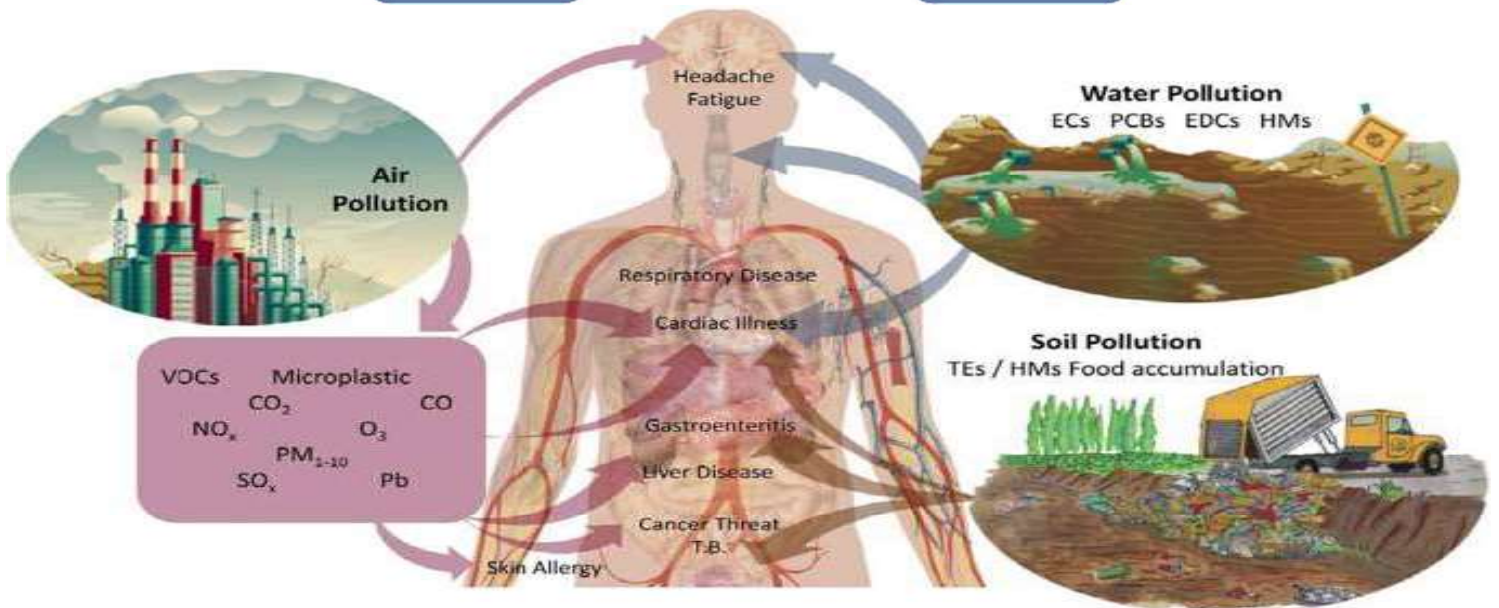

KARNATAKA STATE

OPEN UNIVERSITY

MUKTHAGANGOTTHRI, MYSORE – 570 006

M.Sc. in Environmental Science

(FIRST SEMESTER)

Course: MESDSE 1.7

Block I

ENVIRONMENTAL TOXICOLOGY